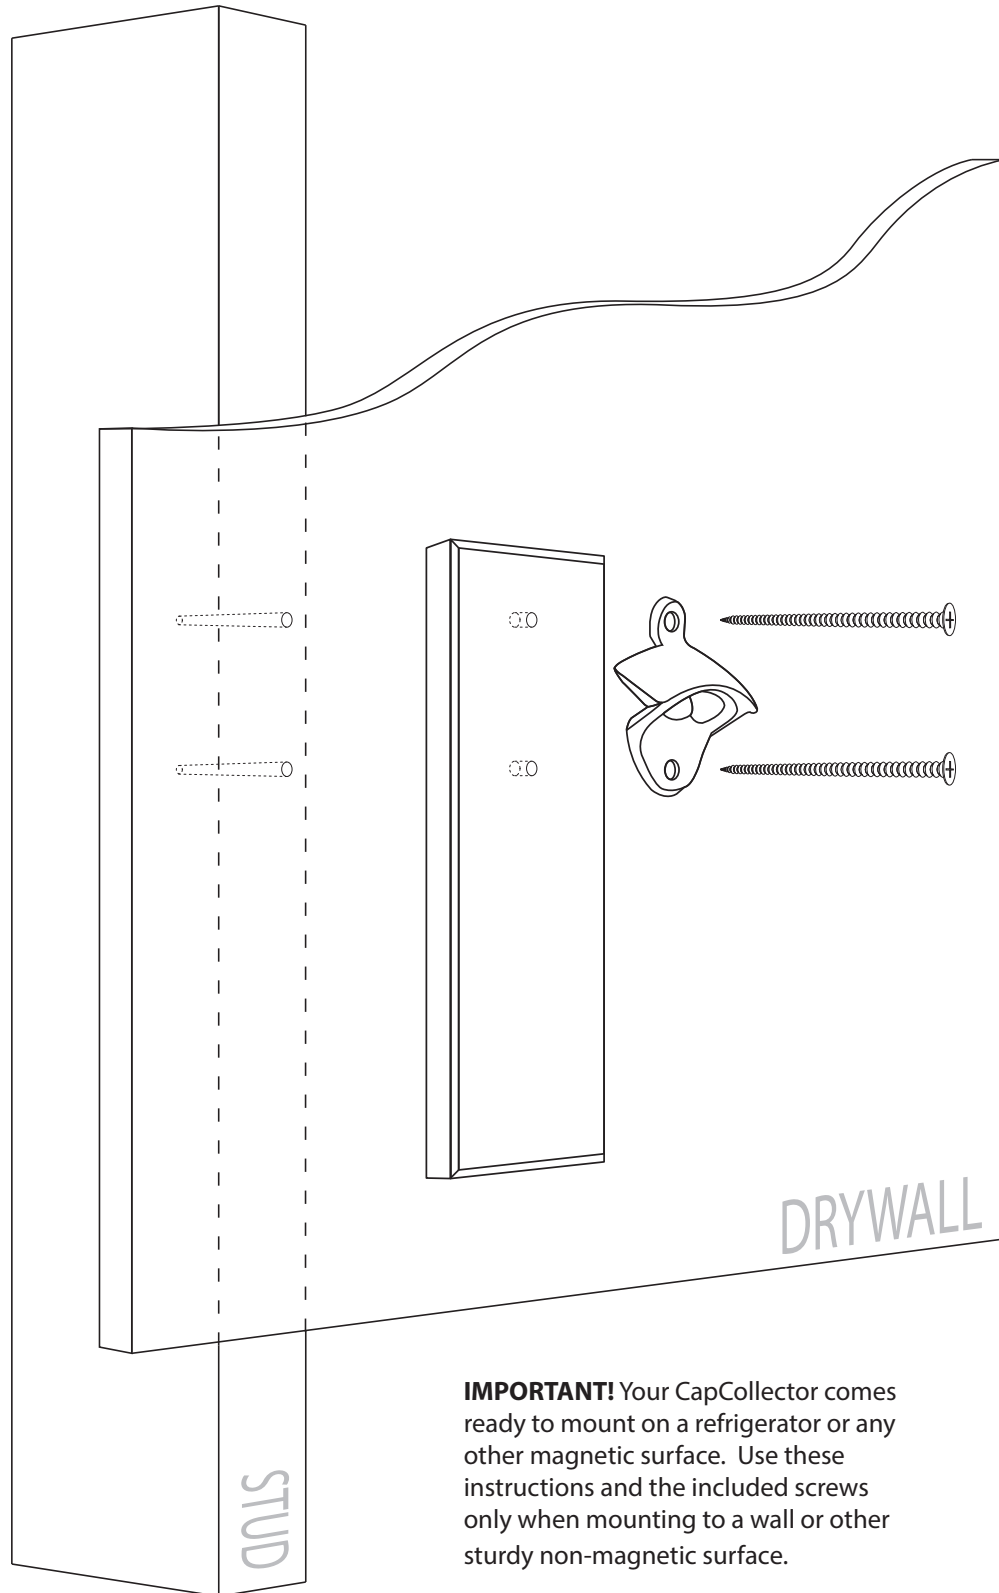

CapCollector™

(Wall Mount)

IMPORTANT! Your CapCollector comes ready to mount on a refrigerator or any other magnetic surface. Use these instructions and the included screws only when mounting to a wall or other sturdy non-magnetic surface.